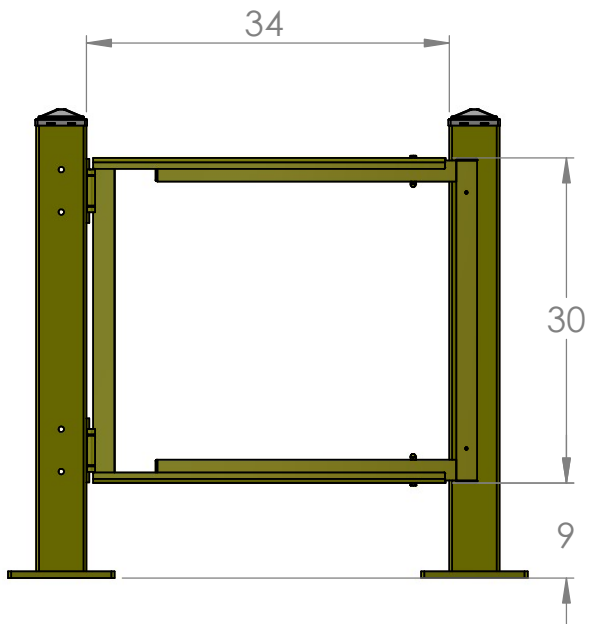

Adjustable  
Self-Closing Hinge

Adjusts to cover up to 52".  
Right or Left hand opening.

TITLE:

Pedestrian  
Gate

SIZE  
**A**

DWG. NO.  
SG-3654A

REV  
**A**

SCALE: NTS

WEIGHT: 36 LBS

SHEET 1 OF 1