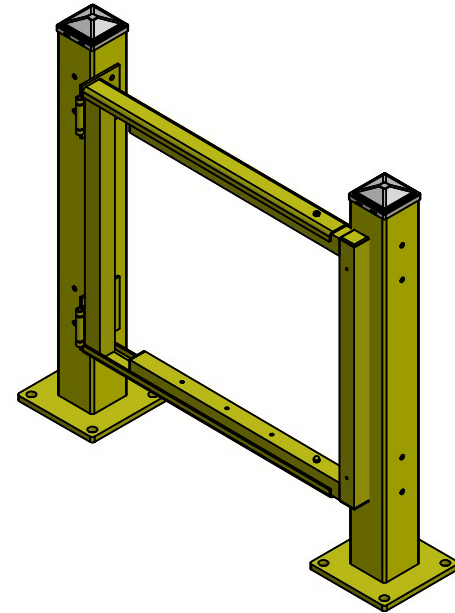

Adjustable  
Self-Closing Hinge

Adjusts to cover up to 52".  
Right or Left hand opening.

TITLE:

Pedestrian  
Gate

SIZE  
**A**

DWG. NO.  
SG-3654A

REV  
**A**

SCALE: NTS

WEIGHT: 36 LBS

SHEET 1 OF 1