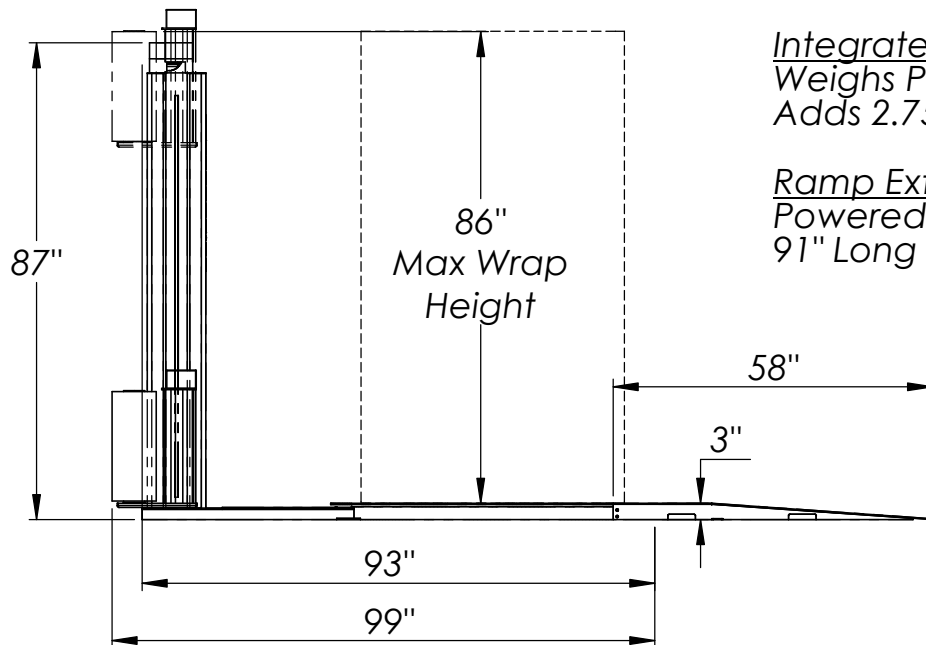

## SWM-SA-0600

Max Capacity: 3000 lbs

Max Volume: 35 Pallets/Day

Weight: 600 lbs

Film Spec: 20" 70ga Machine Film  
w/ 3" Core

Integrated Scale Option:  
Weighs Pallet Loaded on Machine  
Adds 2.75" To Overall Height

Ramp Extension Option:  
Powered Pallet Jacks  
91" Long