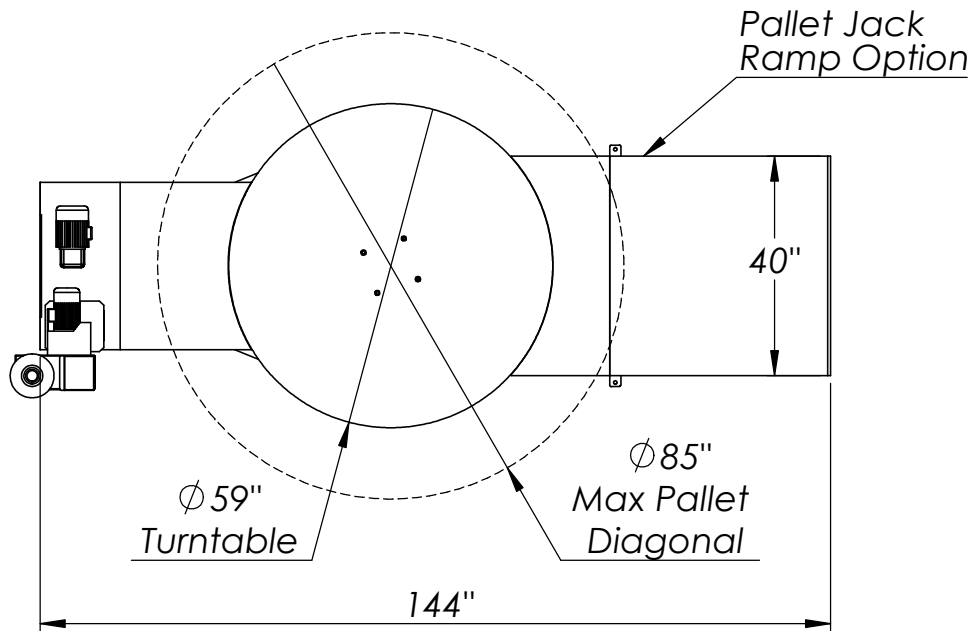

## SWM-SA-0600

Max Capacity: 3000 lbs

Max Volume: 35 Pallets/Day

Weight: 600 lbs

Film Spec: 20" 70ga Machine Film  
w/ 3" Core

Integrated Scale Option:  
Weighs Pallet Loaded on Machine  
Adds 2.75" To Overall Height

Ramp Extension Option:  
Powered Pallet Jacks  
91" Long