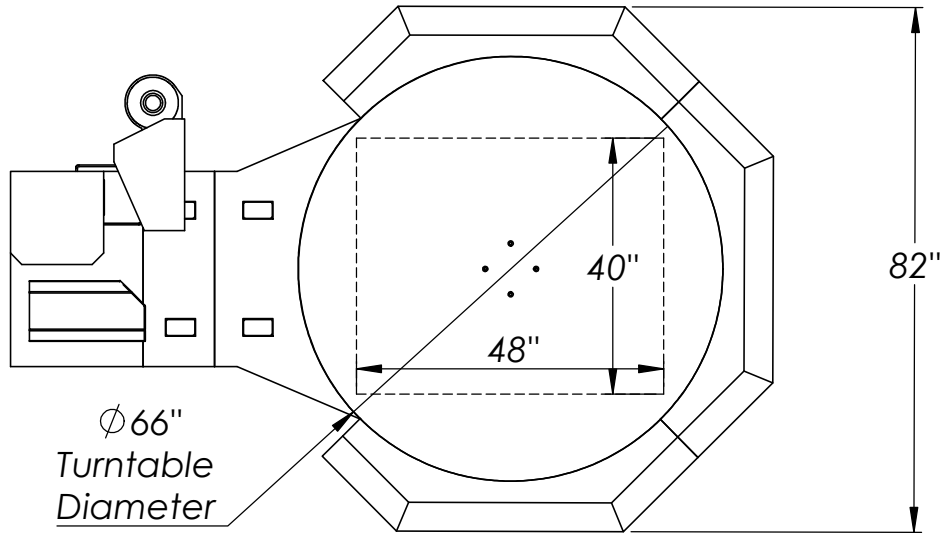

### SWM-SA-1200

Max Capacity: 2600 lbs

Max Volume: 200 Pallets/Day

Weight: 1200 lbs

Film Spec: 20" 70 ga Machine Film  
w/ 3" Core

*Extended Height Option:  
Increases Wrap Height to 118"*